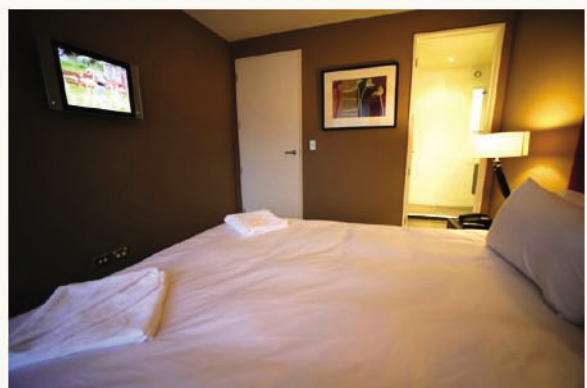

LAKE RIDGE CONDOS

QUEENSTOWN NEW ZEALAND