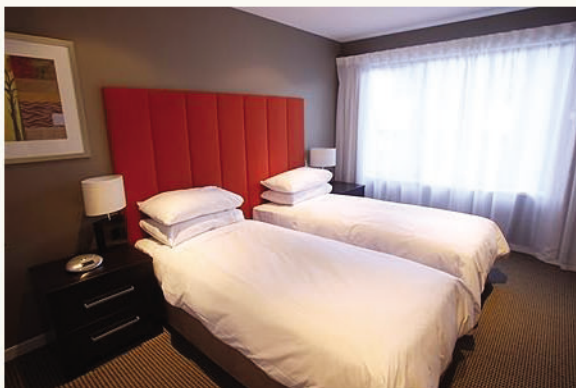

LAKE RIDGE CONDOS

QUEENSTOWN NEW ZEALAND

EIGHT BEAUTIFULLY DESIGNED AND APPOINTED APARTMENTS
EACH 3 BEDROOM APARTMENT SLEEPS UP TO SIX GUESTS
WIRELESS BROADBAND INTERNET
AN EASY 5 MINUTE EASY STROLL FROM THE CENTRE OF THE RESORT
SPACIOUS KITCHEN WITH 900MM COOKER & AMPLE BENCH AREA
SECURE UNDERGROUND PARKING
FULL LAUNDRY (WASHER & DRIER)
INCREDIBLE VIEWS OF THE REMARKABLES MOUNTAIN RANGE, THE
SURROUNDING PEAKS AND PRISTINE LAKE WAKATIPU